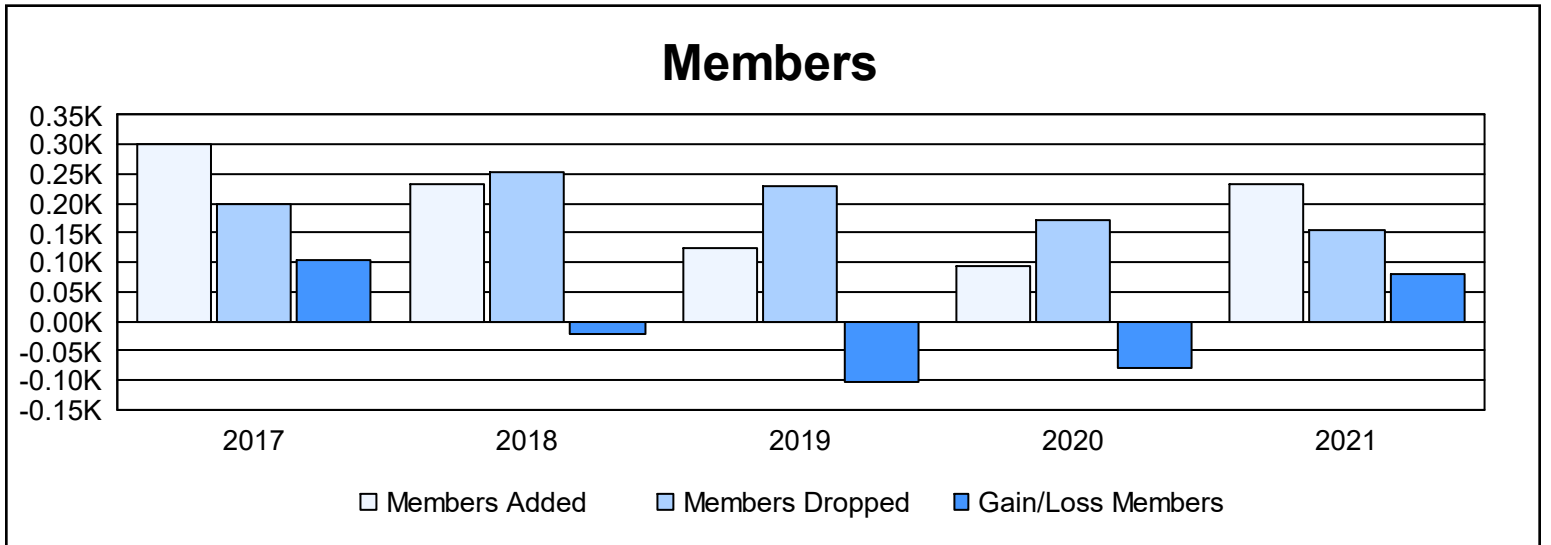

Year	New Clubs	Dropped Clubs	Gain/ Loss Clubs	New Members	Charter Members	Reinstate Members	Transfer Members	Total Member Added	Total Members Dropped	Gain/ Loss Members
2016-2017	1	0	1	246	35	12	8	301	198	103
2017-2018	0	2	-2	227	0	5	2	234	254	-20
2018-2019	0	2	-2	100	0	21	4	125	229	-104
2019-2020	0	0	0	91	0	1	3	95	173	-78
2020-2021	2	0	2	164	60	10	0	234	155	79
<b>Average</b>	<b>1</b>	<b>1</b>	<b>0</b>	<b>166</b>	<b>19</b>	<b>10</b>	<b>3</b>	<b>198</b>	<b>202</b>	<b>-4</b>

### Membership Composition June 2021 Cumulative