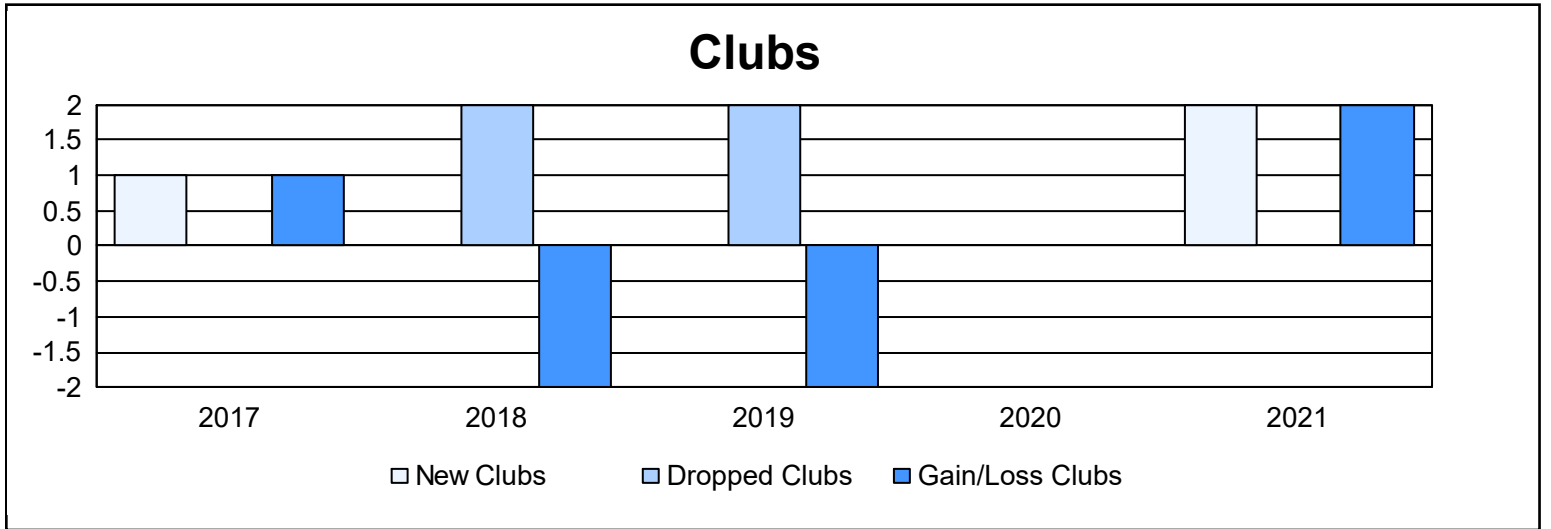

Year	New Clubs	Dropped Clubs	Gain/ Loss Clubs	New Members	Charter Members	Reinstate Members	Transfer Members	Total Member Added	Total Members Dropped	Gain/ Loss Members
2016-2017	1	0	1	246	35	12	8	301	198	103
2017-2018	0	2	-2	227	0	5	2	234	254	-20
2018-2019	0	2	-2	100	0	21	4	125	229	-104
2019-2020	0	0	0	91	0	1	3	95	173	-78
2020-2021	2	0	2	164	60	10	0	234	155	79
<b>Average</b>	<b>1</b>	<b>1</b>	<b>0</b>	<b>166</b>	<b>19</b>	<b>10</b>	<b>3</b>	<b>198</b>	<b>202</b>	<b>-4</b>

### Membership Composition June 2021 Cumulative