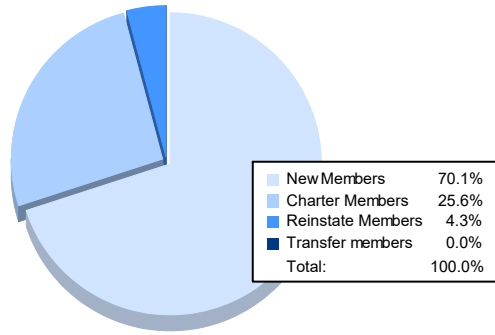

Year	New Clubs	Dropped Clubs	Gain/ Loss Clubs	New Members	Charter Members	Reinstate Members	Transfer Members	Total Member Added	Total Members Dropped	Gain/ Loss Members
2016-2017	1	0	1	246	35	12	8	301	198	103
2017-2018	0	2	-2	227	0	5	2	234	254	-20
2018-2019	0	2	-2	100	0	21	4	125	229	-104
2019-2020	0	0	0	91	0	1	3	95	173	-78
2020-2021	2	0	2	164	60	10	0	234	155	79
<b>Average</b>	<b>1</b>	<b>1</b>	<b>0</b>	<b>166</b>	<b>19</b>	<b>10</b>	<b>3</b>	<b>198</b>	<b>202</b>	<b>-4</b>

### Membership Composition June 2021 Cumulative